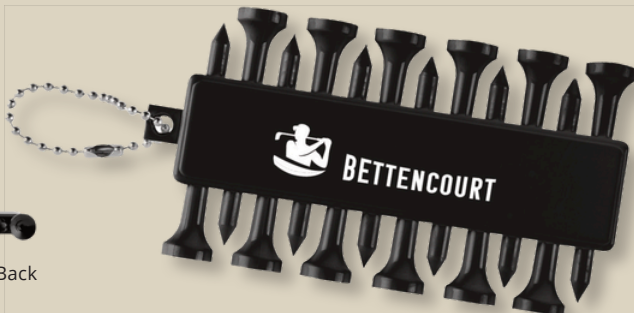

Hit The Mark

#ZBOX-GOLFBALLS

#7273

CUTTER & BUCK.

CLIQUE

#7273 CUTTER & BUCK® BAMBOO RECYCLEDGOLF TEESET KEYCHAIN

- Holder Made Of Recycled PU
- Stores Up To 5 Golf Tees • Bamboo Tees Included • Swivel J-Hook Attachment
- Features Signature Cutter & Buck® Logo

#7260 RABSGOLFTEE SET KEYCHAIN

- Made Of rABS • Recycled ABS (Acrylonitrile Butadiene Styrene) Is Obtained By Melting Down Post Consumer ABS Plastic To Create New ABS Plastic.
- Stores Up To 12 Golf Tees
- rABS Tees Included • Ball Chain Attachment
- 3 Ball Markers On Backside

#7260

Ball-Markers On The Back

#ZBOX-GOLFBALLS GOLFBALLSLEEVE

- Custom Golf Ball Sleeve With Window
- Features Full Color Edge-To-Edge Graphics
- 16 Pt. Card Stock Sleeve, Coated On 1 Side For A High Gloss Finish • Holds 3 Standard Golf Balls (Not Included)
- Made In USA

#6079

#30100

#34012

Accessories Not Included

#30100 BAGBOY® T-460 TRAVEL COVER

- Made Of 600D Nylon • Weather And Tear-Resistant 600D Polyester
- Fits A 48" Driver And Up To A 10" Cart Bag
- Lockable Wrap-Around Zipper For Easy Access To Club Compartment
- Smooth-Rolling Wheels And Reinforced Corners For Added Durability
- Internal Compression Strap Stabilizes Bag During Travel
- Reinforced Nylon Carrying Strap With Locking Handle
- Integrated ID Tag • Oversized, Dual-Zippered Shoe/Garment Pocket
- Deluxe Skid Bars And Skid Plate On Back For Added Durability
- Internal Compression Strap Stabilizes Bag During Travel • Spot Clean/Air Dry