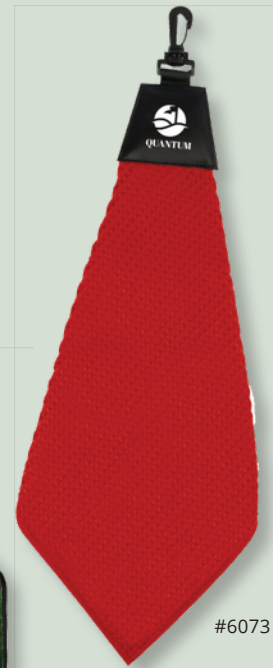

#7260 RABSGOLFTEE SET KEYCHAIN

- Made Of rABS • Recycled ABS (Acrylonitrile Butadiene Styrene) Is Obtained By Melting Down Post Consumer ABS Plastic To Create New ABS Plastic.
- Stores Up To 12 Golf Tees
- rABS Tees Included • Ball Chain Attachment
- 3 Ball Markers On Backside

#7260

Ball-Markers On The Back

#ZBOX-GOLFBALLS GOLFBALLSLEEVE

- Custom Golf Ball Sleeve With Window
- Features Full Color Edge-To-Edge Graphics
- 16 Pt. Card Stock Sleeve, Coated On 1 Side For A High Gloss Finish • Holds 3 Standard Golf Balls (Not Included)
- Made In USA

#6073 GRIP DRY WAFFLEGOLFTOWEL

- Made Of Microfiber Polyester
- Triangle Fold With Leatherette Header And Plastic Swivel Hook
- Quick-Absorbing And Quick-Drying

#6073

#6079 DEVANT RIVALMICROFIBERTOWEL

- 85% Polyester, 15% Polyamide Microfiber
- Textured Microfiber Front For Clubs And Balls, Plush Fleece Back For Hands And Face
- Integrated Web Straps